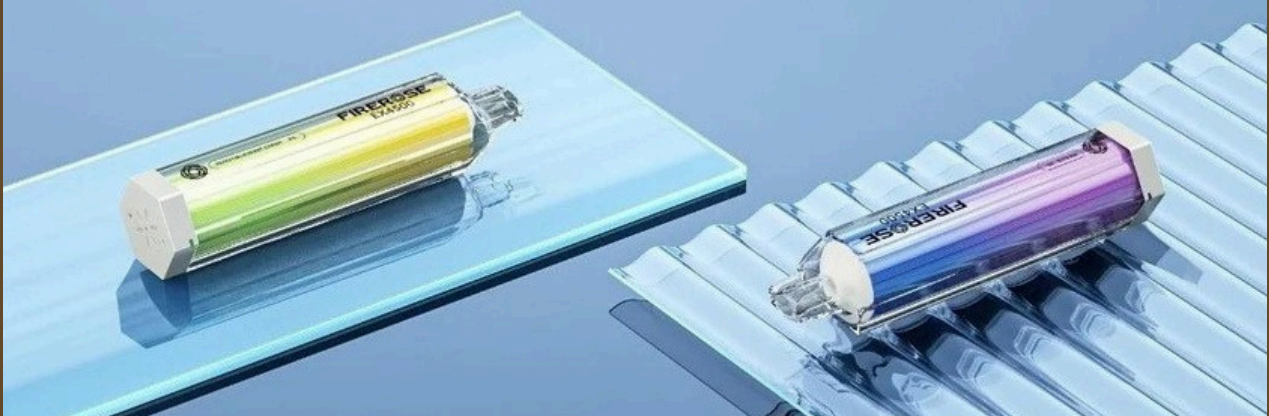

USER MANUAL

ELUX
FIREROSE EX4500

DISPOSABLE VAPE

INTRODUCTION

The ELUX FireRose EX4500 Disposable Vape has a crystal shell design with a mesh coil, which provide a smooth and reliable vaping experience. The gadget is pre-filled with 12ml of e-juice and features a direct inhale method for a great throat hit. It contains a robust 1500mAh internal battery that can produce up to 4500 puffs, making it an excellent long-term solution for vapers.

HOW TO USE FIREROSE EX4500

Inhale activation means that using this vape is simple; simply take a puff on the mouthpiece. Each Elux Firerose contains 2ml of e-liquid, which quickly satisfies cravings while providing a pleasant throat impact. The built-in mesh coil warms the vape juice rapidly and evenly, resulting in better taste.

The Elux FireRose EX4500 cannot be refilled, making it a handy and hassle-free solution for vapers looking for a superior vaping experience without having to refill or recharge their devices

NEWLY IMPROVED MESH COIL

Give you unimaginable satisfaction at once

• **4500 PUFFS**
more and more mellow

FIREROSE EX4500

MESH COIL CRYSTAL KING

SPARKLING CRYSTAL DESIGN

Wrapped in crystal, keep your shine

DESIGN & BUILT

It has sparking crystal design with 1500 mAH big battery, the product is very easy to operate because of its crystal design. With the capacity of 12ml, it gives more better experience to users.