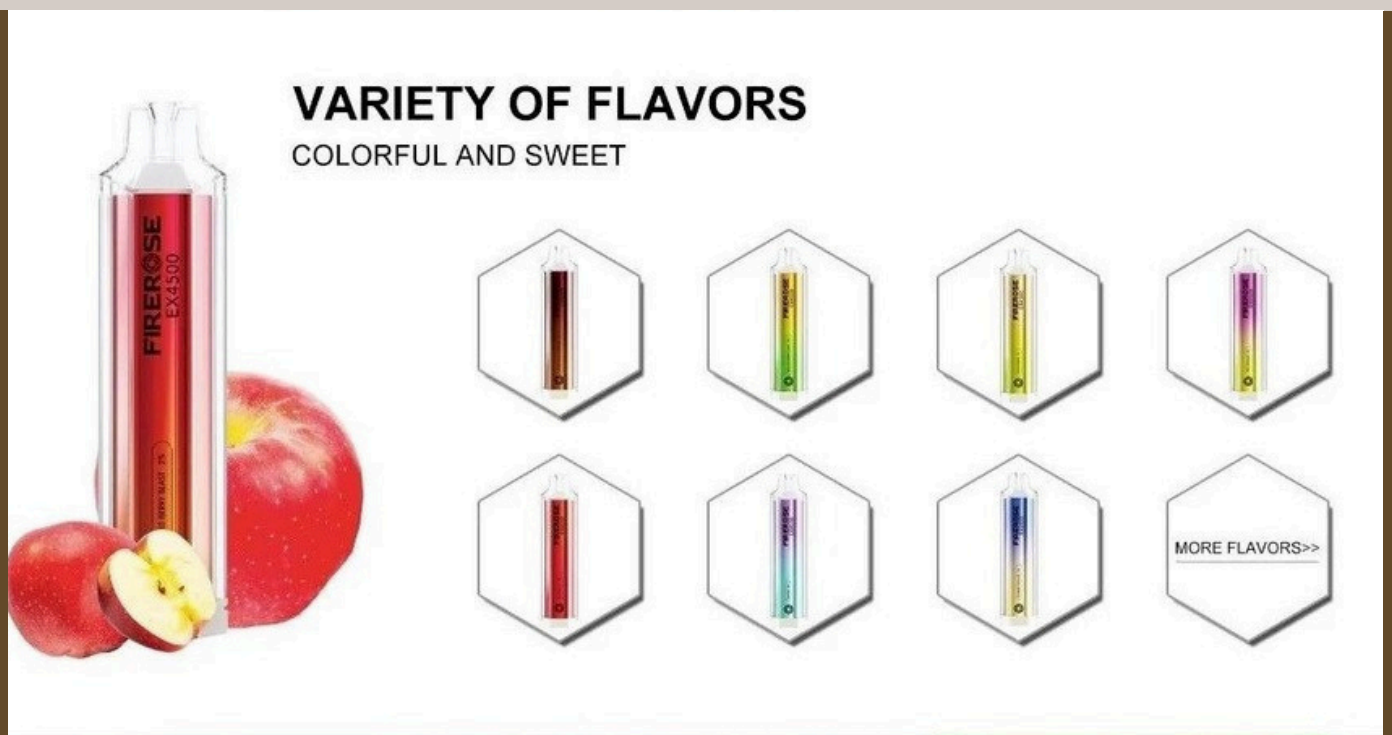

USER MANUAL

ELUX
FIREROSE EX4500

DISPOSABLE VAPE

INTRODUCTION

The ELUX FireRose EX4500 Disposable Vape has a crystal shell design with a mesh coil, which provide a smooth and reliable vaping experience. The gadget is pre-filled with 12ml of e-juice and features a direct inhale method for a great throat hit. It contains a robust 1500mAh internal battery that can produce up to 4500 puffs, making it an excellent long-term solution for vapers.

Give you unimaginable satisfaction at once

• **4500 PUFFS**
more and more mellow

FIREROSE EX4500

MESH COIL CRYSTAL KING

SPARKLING CRYSTAL DESIGN

Wrapped in crystal, keep your shine

DESIGN & BUILT

It has sparking crystal design with 1500 mAH big battery, the product is very easy to operate because of its crystal design. With the capacity of 12ml, it gives more better experience to users.

FLAVORS

Ulux FireRose is available in 12 different flavors from which you can enjoy your favorite one

However some popular flavors are Strawberry Raspberry Cherry Ice and pineapple ice.

FEATURES

The Elux FireRose EX 4500 is Compact and Portable in size and it also has Mouth-to- Lung (MTL) feature, draw activated.